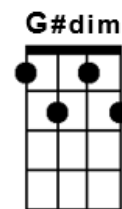

Personality - Lloyd Price #2 in '59

1-2-3-4

|D 2 3 4 |D |D |A7 |A7 |A7
Oh-oh-over and a-over I tried to prove my love to you over and over
|Em7 A7 |D |D |D7 |G |G#dim
What more can I do over and over my friends says I'm a fool
|D C7 |B7 |E A7 |D(1-strum)
But oh-oh-over and a-over I'll be a fool for you

n.c. 3 4 |A7 |A7 |D
'Cause you've got personality walk with personality talk with personality
|D |A7 |A7
Smile with personality charm with personality love with personality
|D G |D7
And plus you've got a great big heart~
|G |G#dim |D C7 |B7
So over and over whoa I'll be a fool for you
|E7 |A7 |D G |D(1-strum)
Now over and over what more can I do

n.c. 3 4 |D |D |A7
Whoa-whoa-whoa oh-oh-over and a-over I said that I love you
|A7 |A7 |Em7 A7 |D |D |D7
Over and over honey now it's the truth over and over
|G |G#dim |D C7 |B7 |E A7 |D1-str
They still says I'm a fool but oh-oh-over and a-over I'll be a fool for you