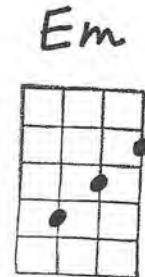

STAND BY ME by Ben E. King

Intro: | G - - - | Em - - - | C - D7 - | G - -
Em

When the night has come, and the land is dark,

C D7 G
And the moon is the only light we'll see.

Em
No, I won't be afraid. Oh, I won't be afraid,

C D7 G
Just as long as you stand, stand by me.

CHORUS: So darlin' darlin', stand by me,

Em C
Oh, stand by me, whoa, stand now,
D7 G
Stand by me, stand by me.

Em
If the sky that we look upon, should tumble and fall,

C D7 G
Or the mountain should crumble to the sea,

Em
I won't cry, I won't cry, no, I won't shed a tear,

C D7 G
Just as long as you stand, stand by me.

CHORUS

Whenever you're in trouble, won't you stand by me,
Em

Whoah, stand by me,

C D7 G
Whoah, stand now, stand by me, stand by me. (fade out)