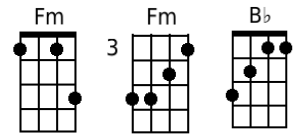

In My Life – The Beatles

| C | G7 | C | G7

| C G Am C7 F Fm
There are places I'll remember all my life~

C G Am C7
Though some have changed Some forever not for better

F Fm C
Some have gone~ and some remain

C G Am C7
Compares with you and these memories lose their meaning

F Fm C
When I think of love as something new

Am F Bb
Though I know I'll never lose affection for people and things

C Am D7
That went before I know I'll often stop and think about them

Fm C
In my~ life I'll love you more

| C G | Am C7 | F Fm | C | C G | Am C7 | F Fm | C

| Am F Bb
Though I know I'll never lose affection for people and things

C Am D7
That went before I know I'll often stop and think about them

Fm | C | C | G7
In my~ life I'll love you more

| Fm(1-strum) | C | G7 | C(1-strum)
In my~ life I'll love you more